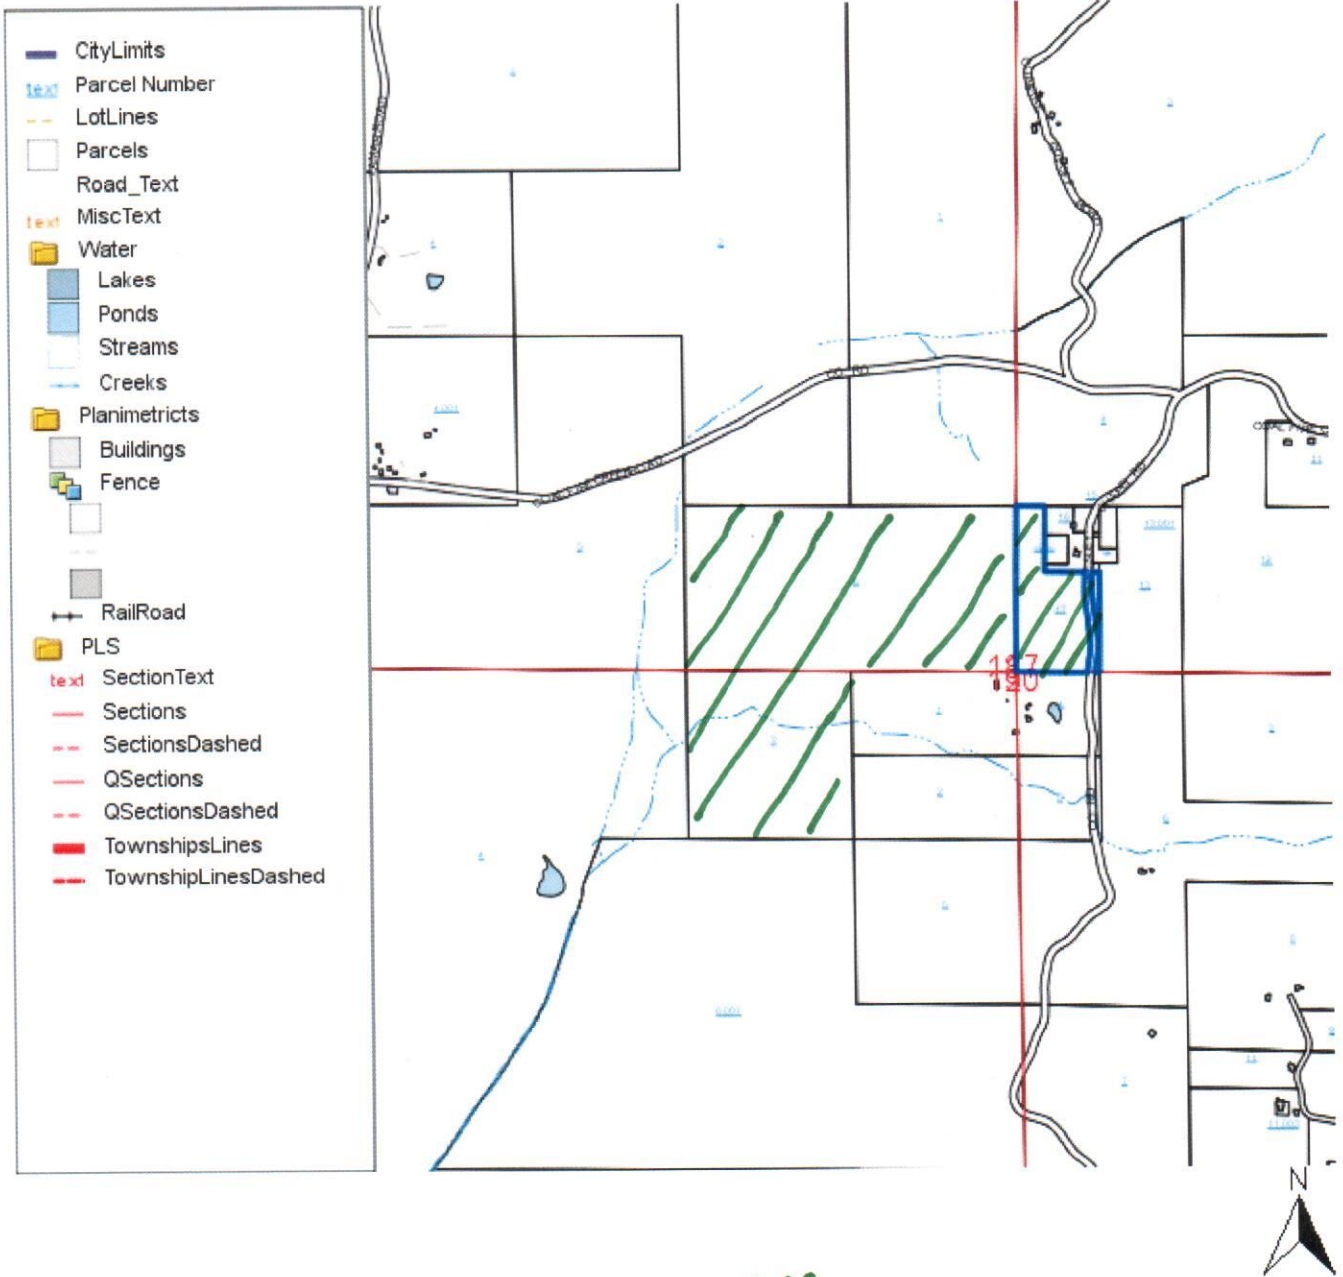

ROBINSON REAL ESTATE, LLC

Fayette County Alabama

135 +/- Acres

Wesley Chapel Road

\$375,000.00

Robinson Real Estate, LLC. is proud to offer for sale 135+/- acres in western Fayette County.

This tract is a great recreational/timber investment tract. It has once thinned pine plantation along with a good stand of hardwoods.

Please call Leonard Robinson for a private showing 205-792-4386.

135 +/- acres