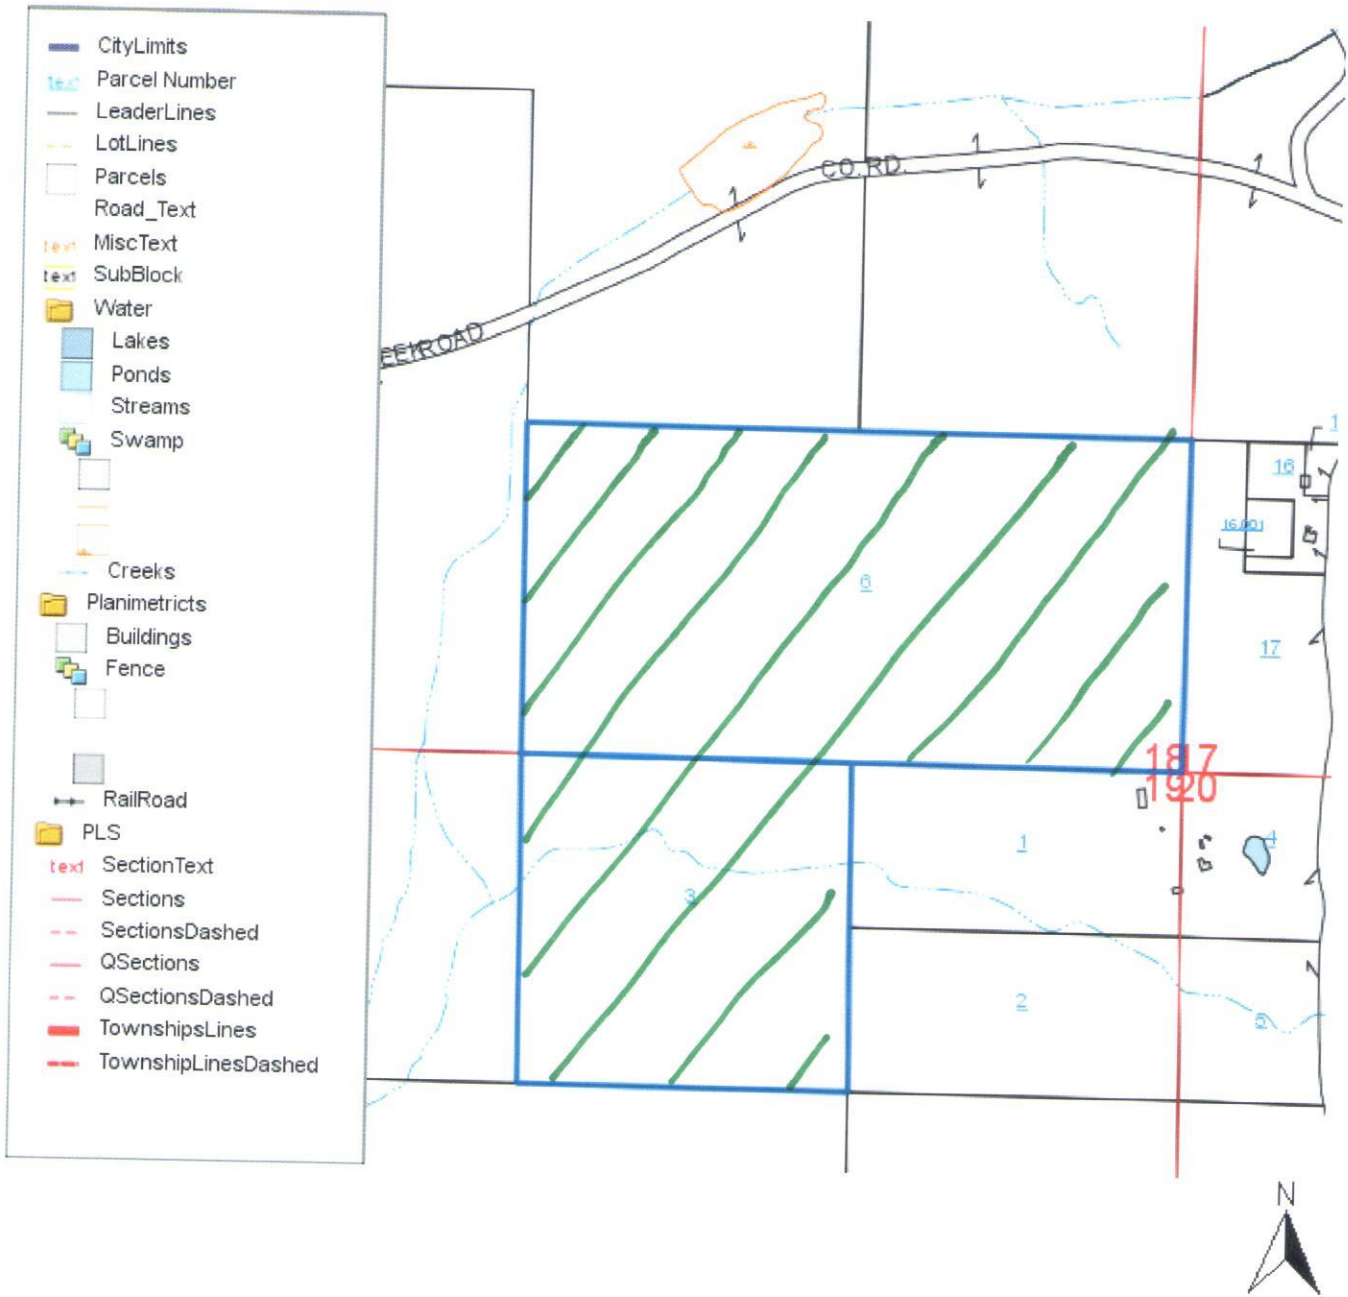

# ROBINSON REAL ESTATE, LLC

Fayette County Alabama

135 +/- Acres

Wesley Chapel Road

~~\$575,000.00~~

**\$349,900.00**

Robinson Real Estate, LLC. is proud to offer for sale 135+/- acres in western Fayette County.

This tract is a great recreational/timber investment tract. It has once thinned pine plantation along with a good stand of hardwoods.

Please call Leonard Robinson for a private showing 205-792-4386.

135 +/- ACRES