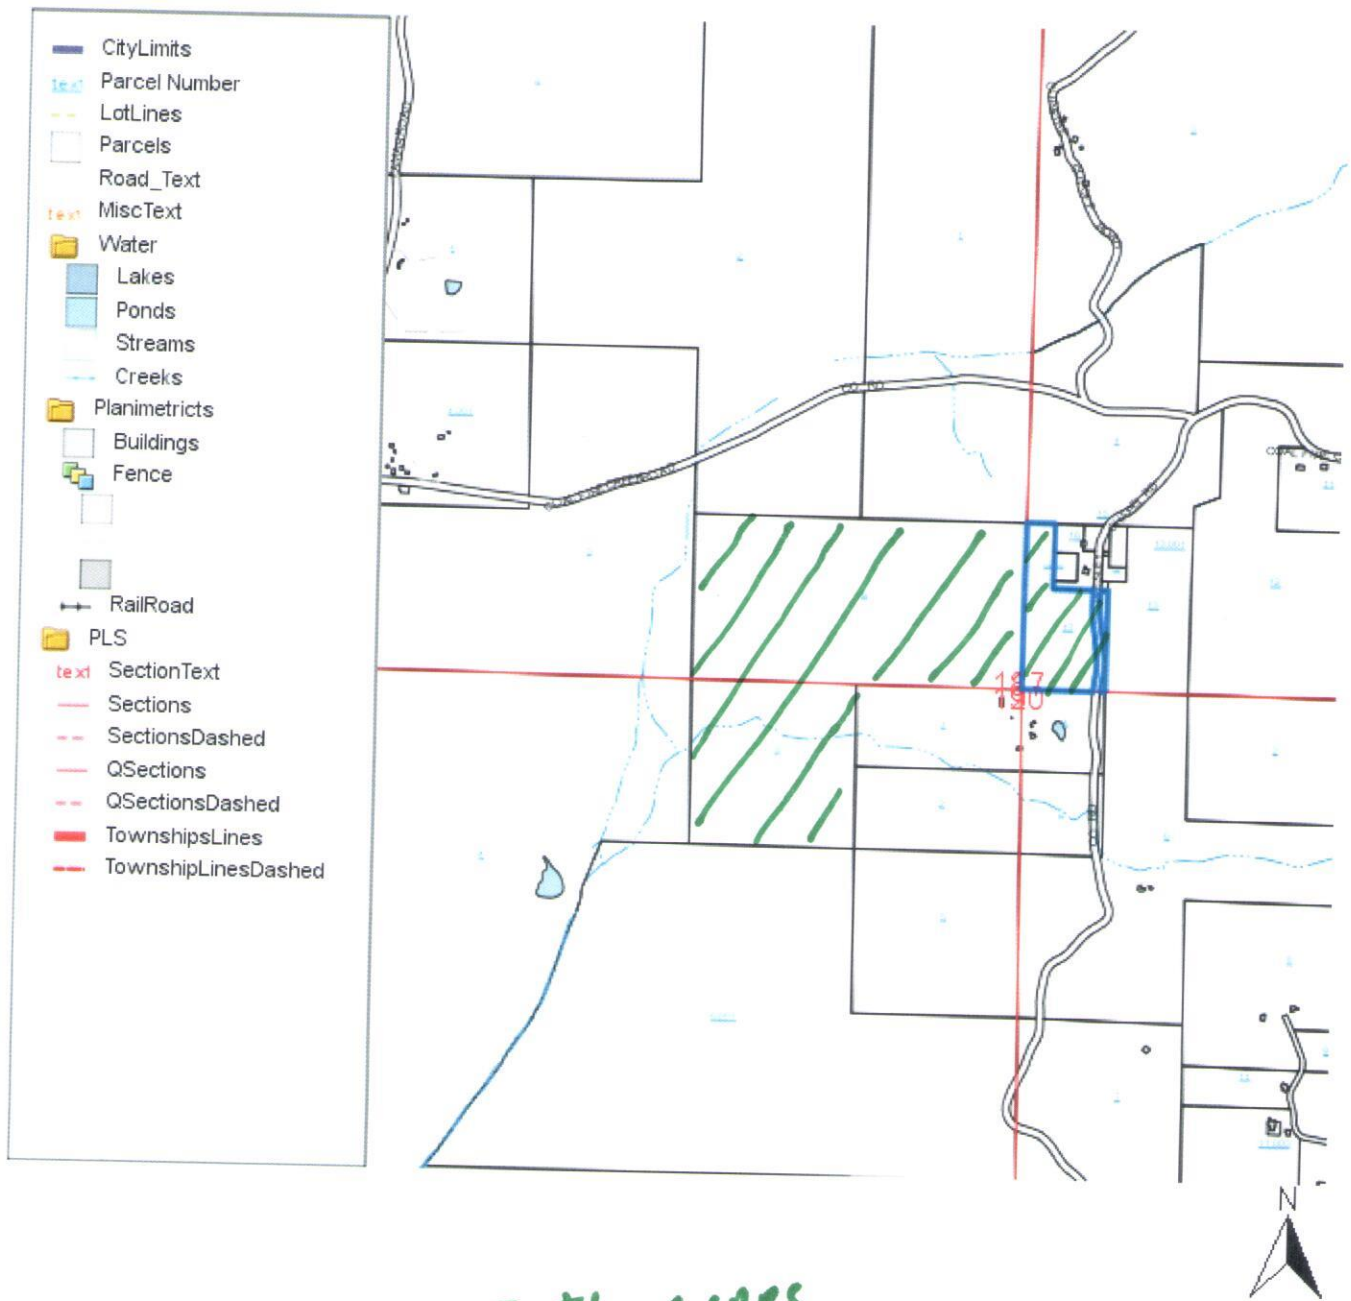

# ROBINSON REAL ESTATE, LLC

Fayette County Alabama

135 +/- Acres

Wesley Chapel Road

~~\$575,000.00~~

**\$349,900.00**

Robinson Real Estate, LLC. is proud to offer for sale 135+/- acres in western Fayette County.

This tract is a great recreational/timber investment tract. It has once thinned pine plantation along with a good stand of hardwoods.

Please call Leonard Robinson for a private showing 205-792-4386.

135 +/- ACRES