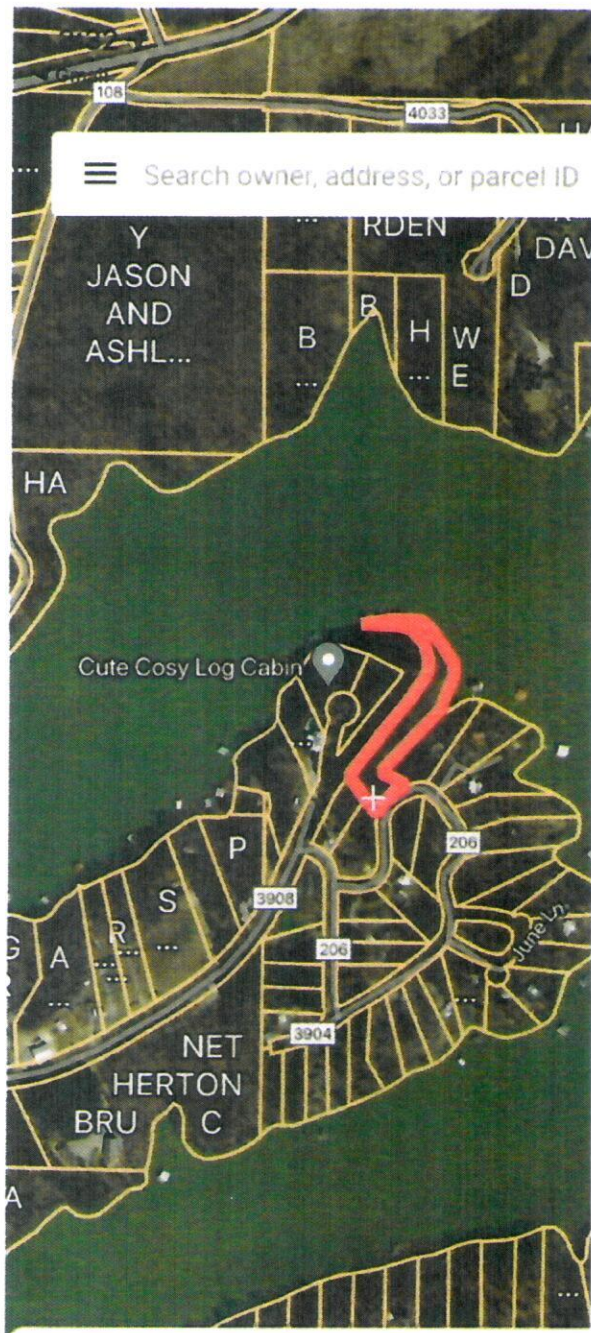

PRATER MARTHA ANNE

Owner

-

Address

1105150204004000

Parcel ID